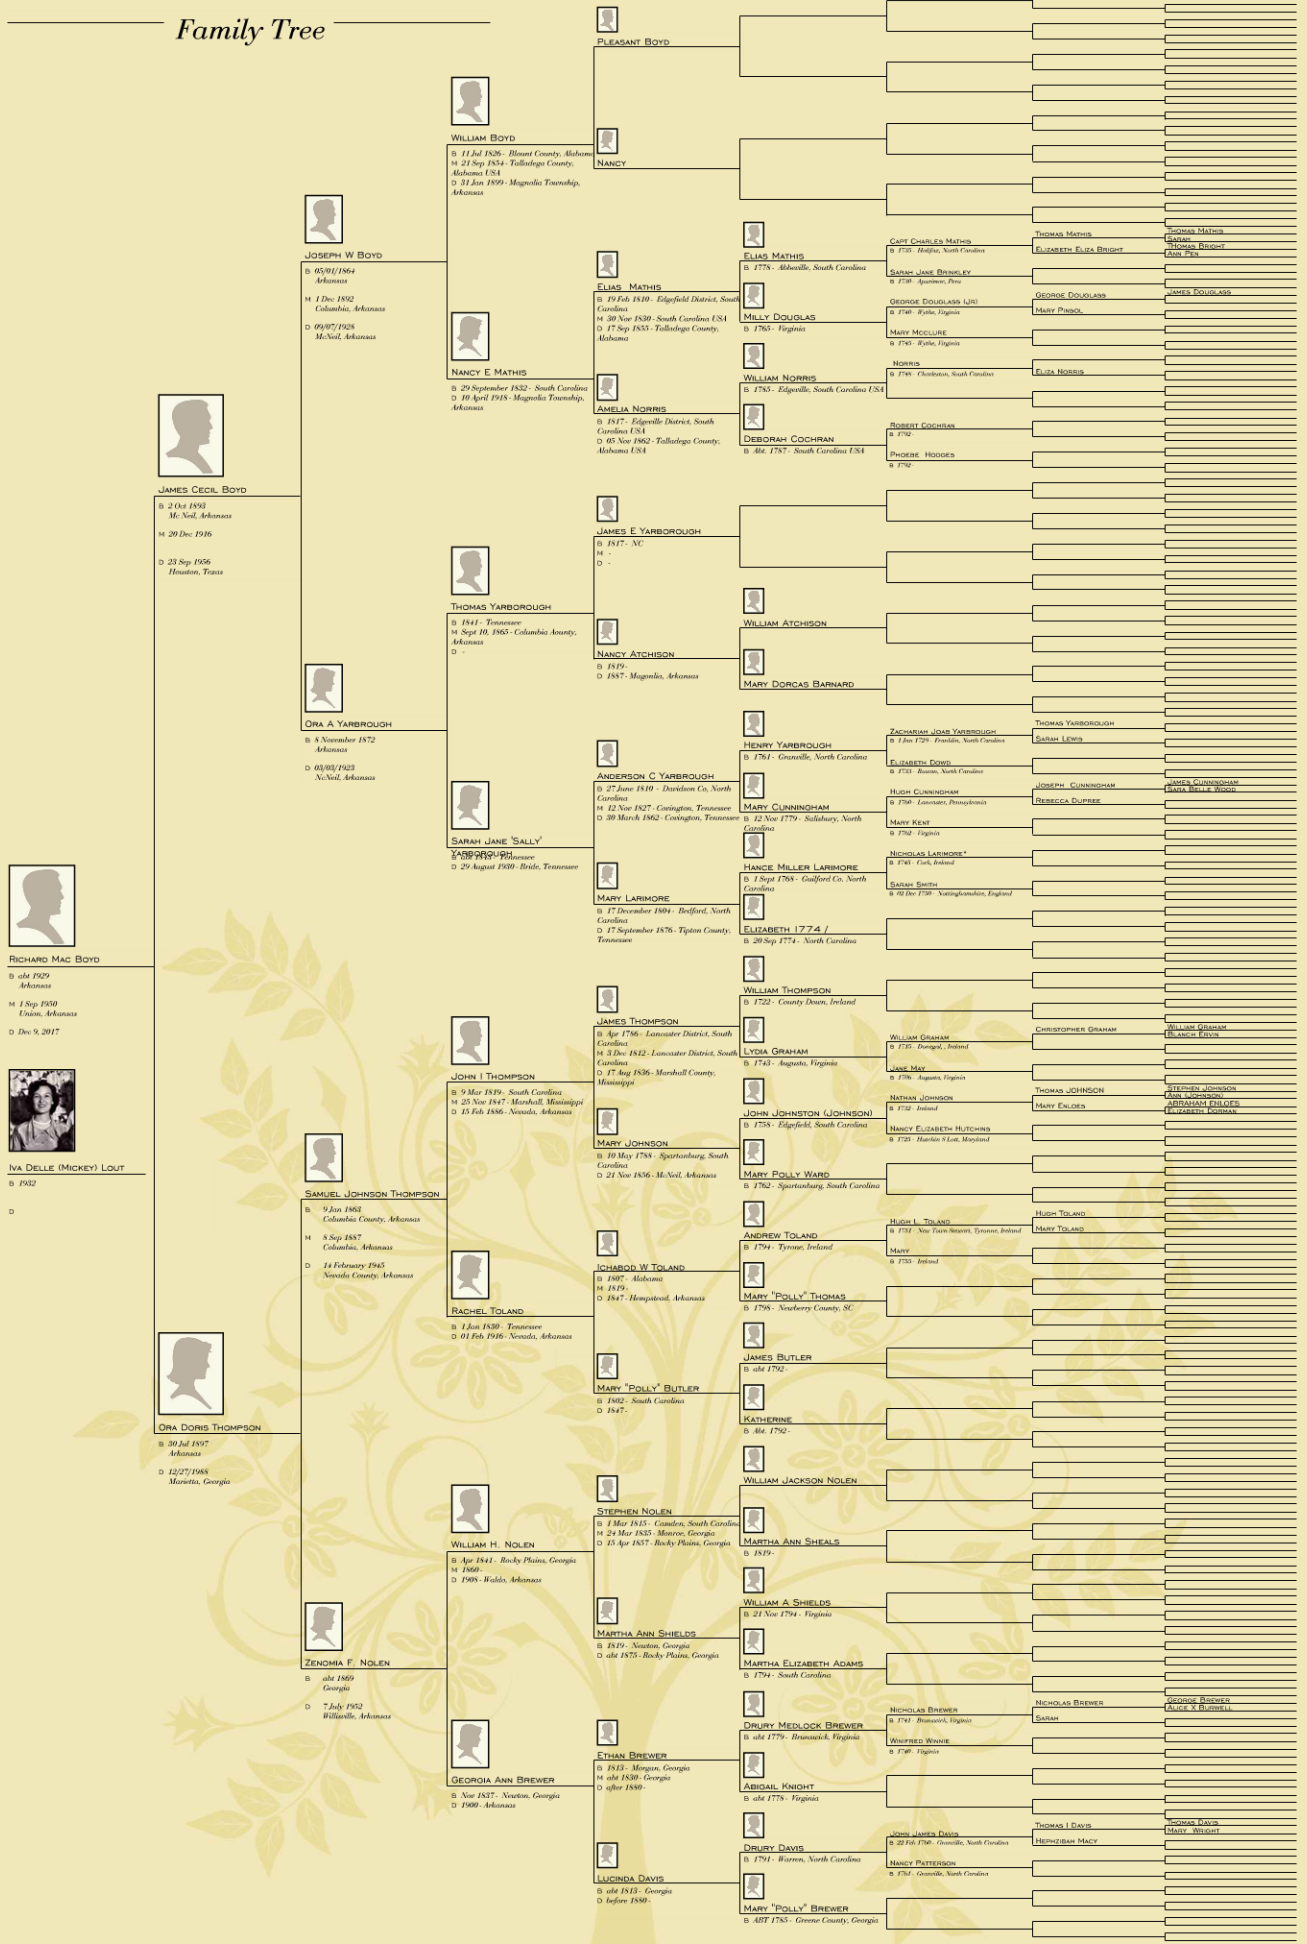

RICHARD MAC BOYD

Family Tree